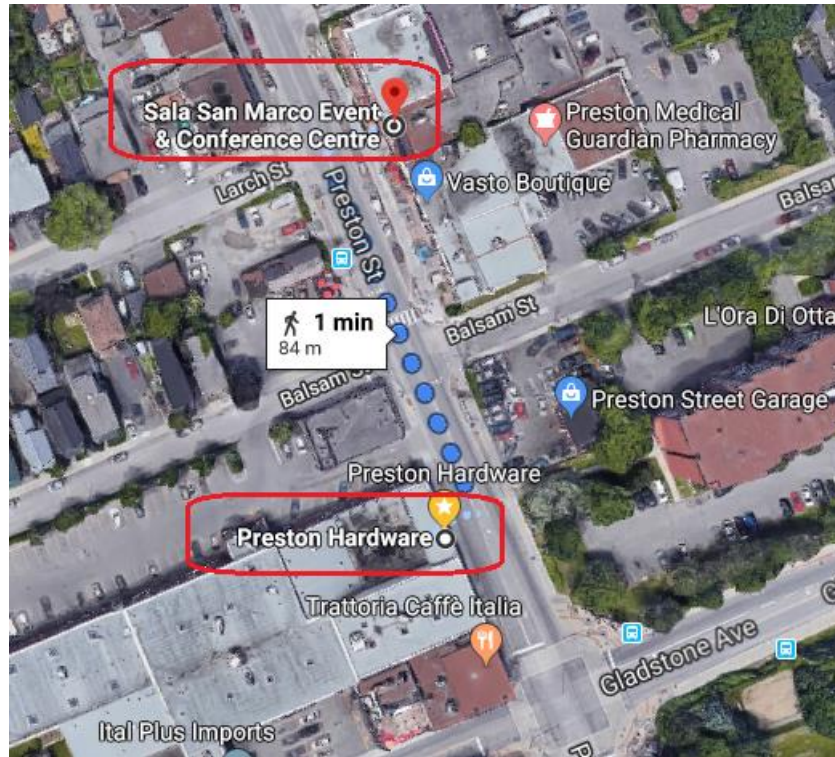

YOU'RE INVITED TO...

CCI EASTERN ONTARIO CHAPTER'S
Director's Course: Beyond the Basics

June 8th and 9th from 8:55 A.M. to 4:30 P.M.
Sala San Marco
215 Preston Street, Ottawa, Ontario

Sala San Marco Event and Conference Centre is located in the heart of Little Italy. The [location](#) is easily accessed by major highway and local arteries. Sala San Marco has a private parking lot and there is plenty of Public Parking nearby if required. Pictured below is an aerial view of Sala San Marco's parking lot. **Please note that the Sala San Marco parking lot entrance is located on Balsam Street.**

Below is a photo of the parking lot entrance on Balsam Street:

Public Parking Guide

1) [Preston Hardware](#)

248 Preston Street, Ottawa ON

Preston Hardware has agreed to open their “Customer Parking” to guests at Sala San Marco. Pictured below is an aerial and front view of the parking lot.

Walking from Preston Hardware to Sala San Marco takes approximately one minute.

[Walking directions \(click here to launch Google Maps\):](#)

- i. From Preston Hardware (248 Preston Street), head northwest on Preston Street toward Balsam Street (94m)

- ii. Your destination, Sala San Marco (215 Preston Street) will be on the right.

2) [Adult High School](#)

300 Rochester Street

[Parking entrance located at 301 Preston Street.](#)

Parking is available at the Adult High School. **Please note that the lot may be full on Saturday due to a morning class.** The lot will not be in use by the school on Sunday. Pictured below is an aerial view of the parking lot.