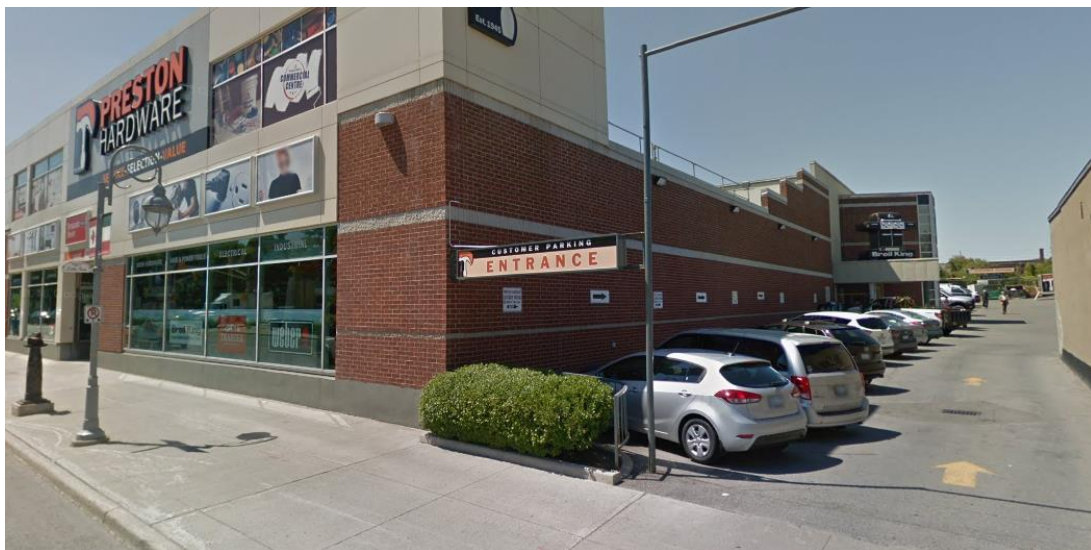

YOU'RE INVITED TO...

CCI EASTERN ONTARIO CHAPTER'S
Director's Course: Beyond the Basics

June 8th and 9th from 8:55 A.M. to 4:30 P.M.
Sala San Marco
215 Preston Street, Ottawa, Ontario

Sala San Marco Event and Conference Centre is located in the heart of Little Italy. The [location](#) is easily accessed by major highway and local arteries. Sala San Marco has a private parking lot and there is plenty of Public Parking nearby if required. Pictured below is an aerial view of Sala San Marco's parking lot. **Please note that the Sala San Marco parking lot entrance is located on Balsam Street.**

Below is a photo of the parking lot entrance on Balsam Street:

Public Parking Guide

1) [Preston Hardware](#)

248 Preston Street, Ottawa ON

Preston Hardware has agreed to open their “Customer Parking” to guests at Sala San Marco. Pictured below is an aerial and front view of the parking lot.

Walking from Preston Hardware to Sala San Marco takes approximately one minute.

[Walking directions \(click here to launch Google Maps\):](#)

- i. From Preston Hardware (248 Preston Street), head northwest on Preston Street toward Balsam Street (94m)

- ii. Your destination, Sala San Marco (215 Preston Street) will be on the right.

2) [Adult High School](#)

300 Rochester Street

[Parking entrance located at 301 Preston Street.](#)

Parking is available at the Adult High School. **Please note that the lot may be full on Saturday due to a morning class.** The lot will not be in use by the school on Sunday. Pictured below is an aerial view of the parking lot.