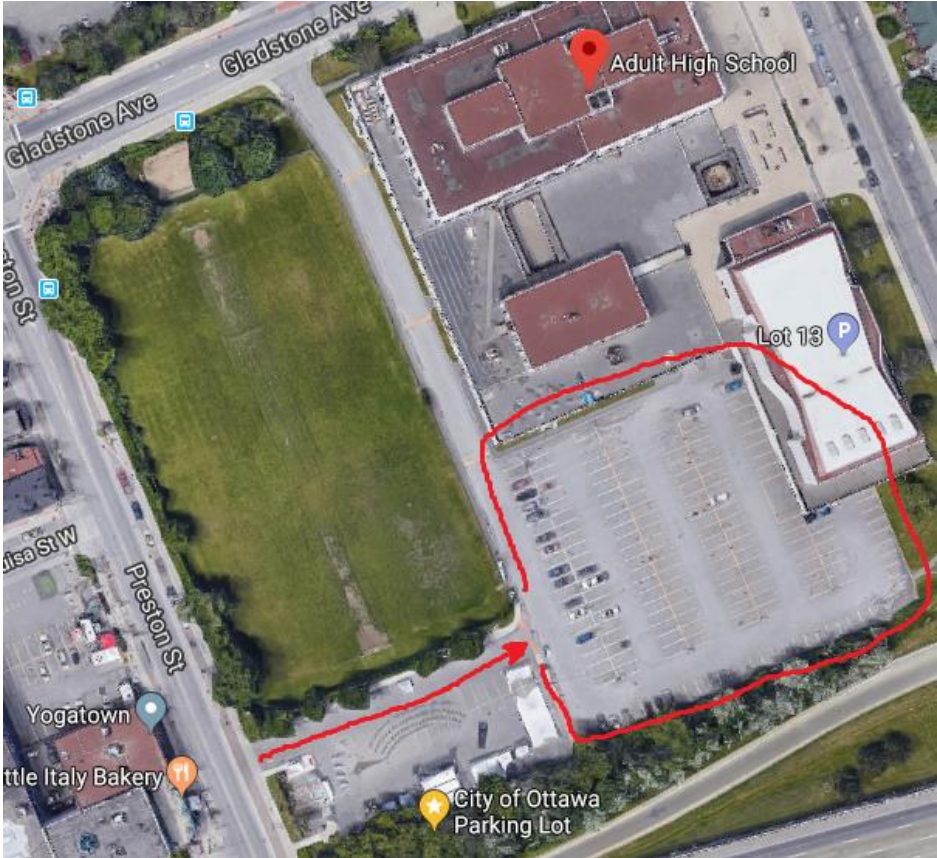

Continue through the City of Ottawa municipal parking lot until you reach the Adult High School parking lot, as pictured below: