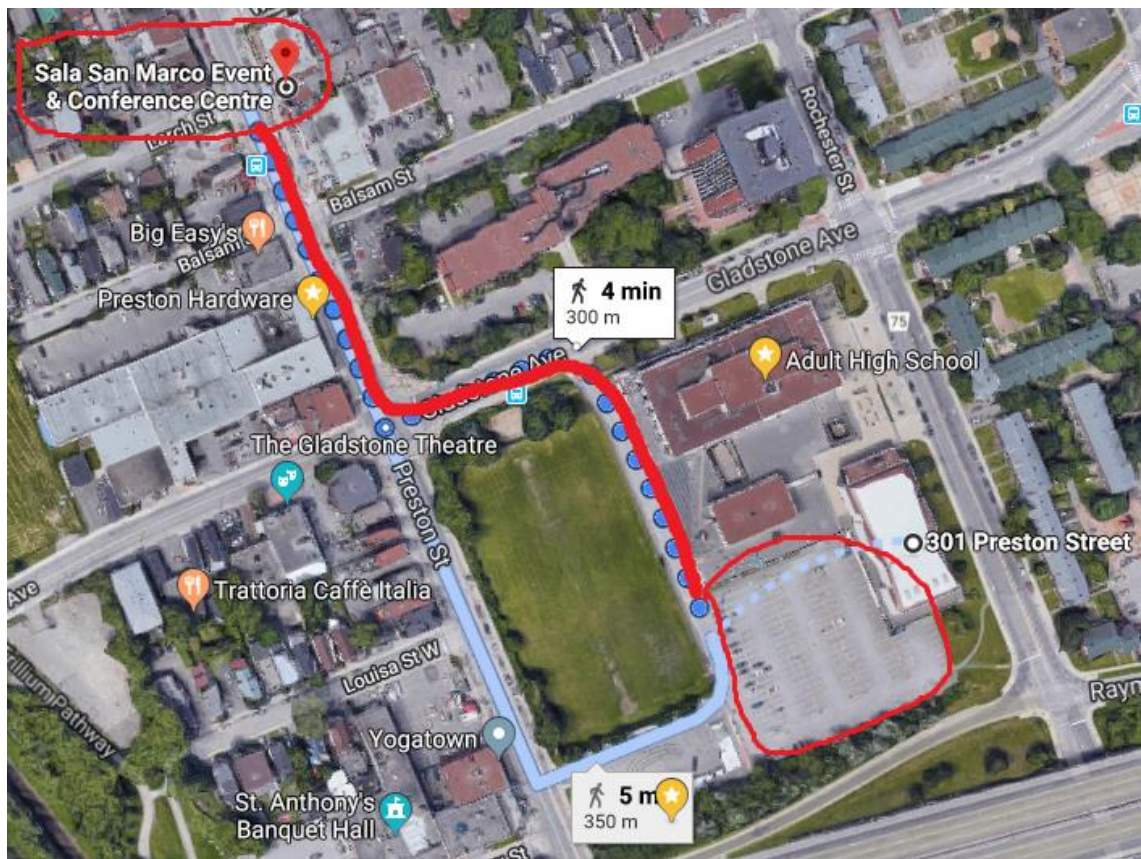

YOU'RE INVITED TO...

CCI EASTERN ONTARIO CHAPTER'S
Director's Course: Beyond the Basics

June 8th and 9th from 8:55 A.M. to 4:30 P.M.
Sala San Marco
215 Preston Street, Ottawa, Ontario

Sala San Marco Event and Conference Centre is located in the heart of Little Italy. The [location](#) is easily accessed by major highway and local arteries. Sala San Marco has a private parking lot and there is plenty of Public Parking nearby if required. Pictured below is an aerial view of Sala San Marco's parking lot. **Please note that the Sala San Marco parking lot entrance is located on Balsam Street.**

Walking from Preston Hardware to Sala San Marco takes approximately one minute.

[Walking directions \(click here to launch Google Maps\):](#)

- i. From Preston Hardware (248 Preston Street), head northwest on Preston Street toward Balsam Street (94m)

To access the Adult High School parking lot, enter through the City of Ottawa municipal parking lot located at 301 Preston Street:

Continue through the City of Ottawa municipal parking lot until you reach the Adult High School parking lot, as pictured below:

Walking from the Adult High School to Sala San Marco takes approximately one minute.

[Walking directions \(click here to launch Google Maps\):](#)

- i. From the Adult High School parking lot, head north toward Gladstone Avenue (120m)
- ii. Turn left onto Gladstone Avenue (76m)
- iii. Turn right onto Preston Street (130m)
- iv. Your destination, Sala San Marco (215 Preston Street), will be on the right