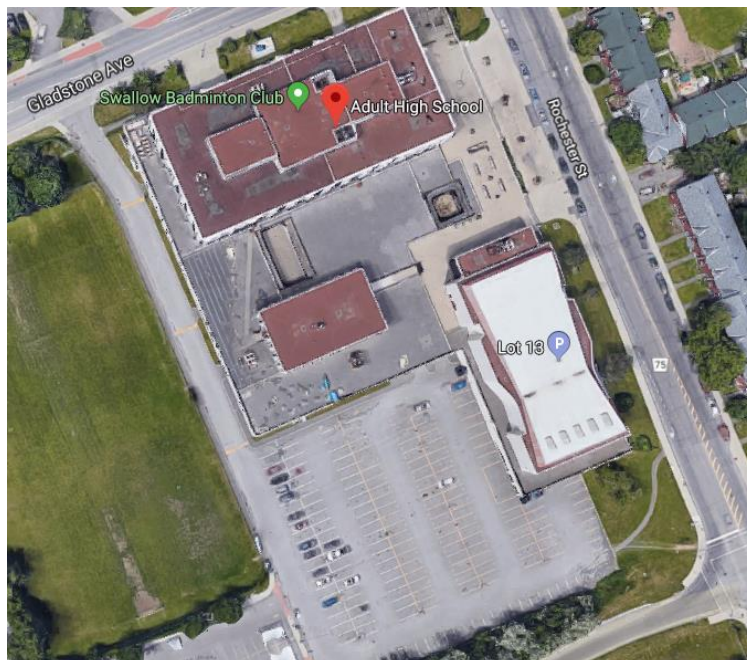

YOU'RE INVITED TO...

CCI EASTERN ONTARIO CHAPTER'S
Director's Course: Beyond the Basics

June 8th and 9th from 8:55 A.M. to 4:30 P.M.
Sala San Marco
215 Preston Street, Ottawa, Ontario

Sala San Marco Event and Conference Centre is located in the heart of Little Italy. The [location](#) is easily accessed by major highway and local arteries. Sala San Marco has a private parking lot and there is plenty of Public Parking nearby if required. Pictured below is an aerial view of Sala San Marco's parking lot. **Please note that the Sala San Marco parking lot entrance is located on Balsam Street.**

Below is a photo of the parking lot entrance on Balsam Street:

Public Parking Guide

1) [Preston Hardware](#)

248 Preston Street, Ottawa ON

Preston Hardware has agreed to open their “Customer Parking” to guests at Sala San Marco. Pictured below is an aerial and front view of the parking lot.

Walking from Preston Hardware to Sala San Marco takes approximately one minute.

[Walking directions \(click here to launch Google Maps\):](#)

- i. From Preston Hardware (248 Preston Street), head northwest on Preston Street toward Balsam Street (94m)

- ii. Your destination, Sala San Marco (215 Preston Street) will be on the right.

2) [Adult High School](#)

300 Rochester Street

[Parking entrance located at 301 Preston Street.](#)

Parking is available at the Adult High School. **Please note that the lot may be full on Saturday due to a morning class.** The lot will not be in use by the school on Sunday. Pictured below is an aerial view of the parking lot.